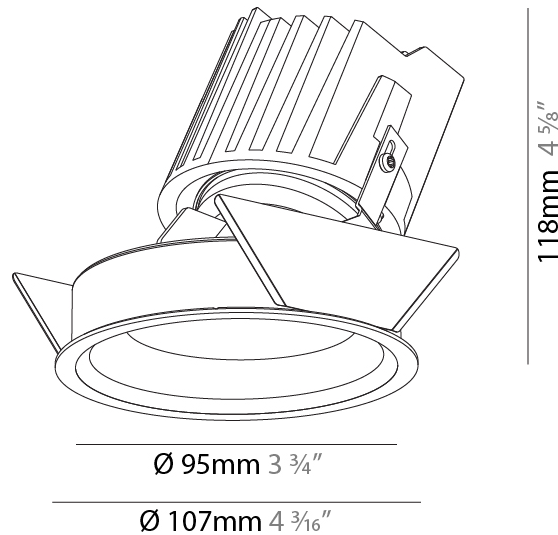

PHYSICAL

Shape: Round
Diameter (mm): 107
Diameter (in): 4 3/16
Height (mm): 118
Height (in): 4 5/8
Ceiling Thickness (mm): 10 / 12.5 / 15
Ceiling Thickness (in): 3/8 or 1/2 or 9/16
Min. Recessing Depth (mm): 140
Min. Recessing Depth (in): 5 1/2
Light Distribution: Adjustable / Asymmetric
Weight (kg): 0.473
Weight (lbs): 1.04
Fixture Finish: SSR / BKV / CWI / CRY / HAB / LAG / UFT / ITA / RUA / RUR / MIC / FTG / MYG / TWT / LOD / PUS / FRO / FUP / KIA / POP / BLS / SPG / MEY / GOH / GUM / CHC / COM / ABZ / JAG / OBR / MOS / ROR
Fixture Material: Aluminum Die Cast
Cut-out Measurements: 98mm / 3 7/8"

ELECTRICAL

Lamp Type: LED (Zhaga Standard)
Input Wattage (W): 16.5
Total Output Wattage (W): 14
Dimming: Tri-Mode (Non-Dimming and Phase Dimming (120Vac only) and 0-10V Dimming)
Driver Included: No
Driver Location: Recessed Housing
Driver Type: Constant Current - Universal
Driver Class: Class 2
Housing: See components
Input Voltage (V): 120 - 277
Constant Current (MA): 500

LED

Number of LEDs: 1
Color Temperature (°K): 2700 / 3000 / 3500 / 4000
Max. Delivered Lumen (lm): 1100 / 1140 / 1196 / 1220
Nominal Lumen (lm): 1386 / 1438 / 1511 / 1542
CRI: >90 CRI
Lamp Life (hrs): 50000

OPTICAL

Reflector: 20 / 40 / 60

RATINGS AND CERTIFICATIONS

Certified By: Certified for North American Standards
IP rating: IP20