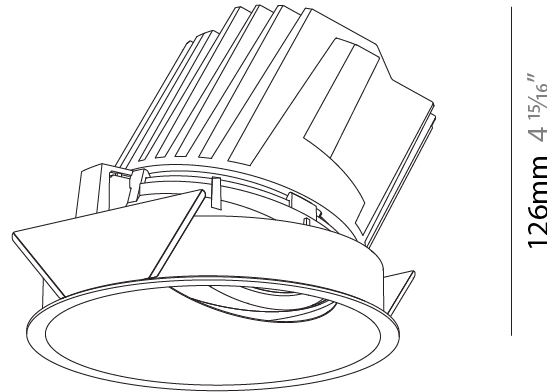

OPTICAL

Reflector°: 10
 Adjustability: Fixed

RATINGS AND CERTIFICATIONS

Certified By: Certified for North American Standards
 IP rating: IP20

Ø 125mm 4 15/16"
 Ø 139mm 5 1/2"

130mm 5 1/8" 140mm 5 1/2" 10 | 15mm 3/8" 5/16" 30° ↑